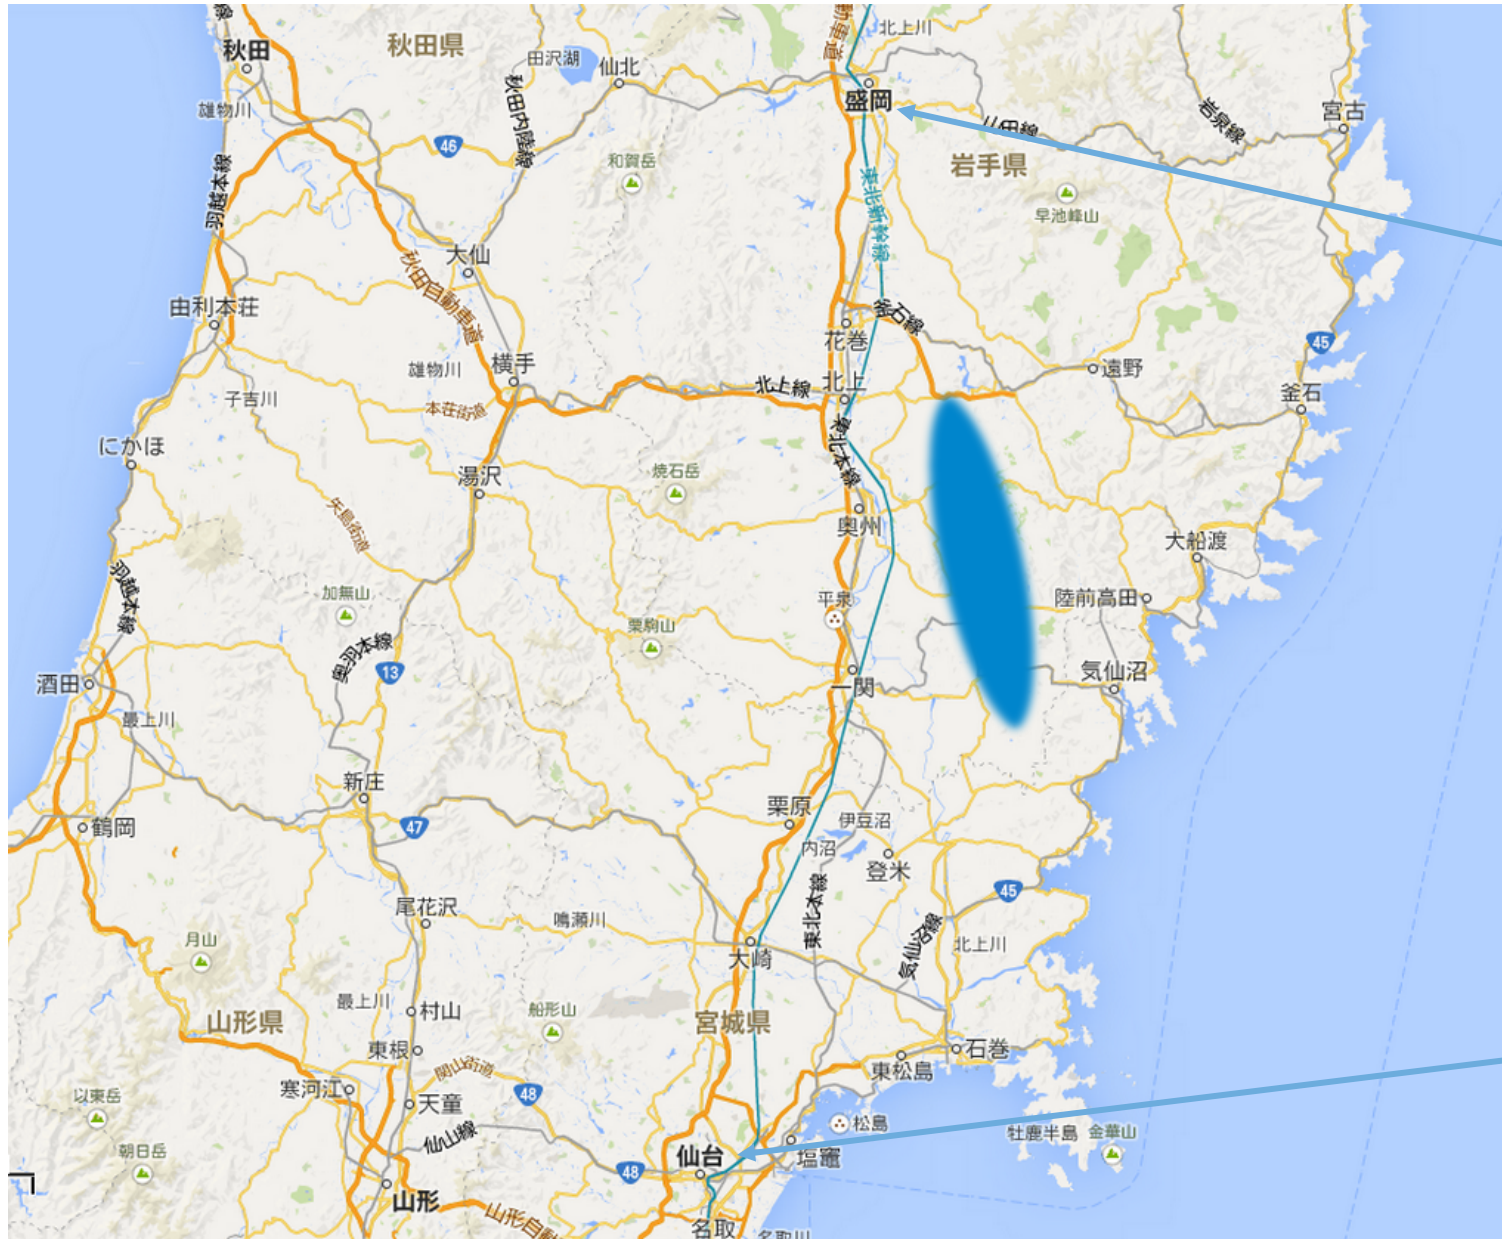

# Iwate University

- In Morioka city in Iwate prefecture
  - North of Kitakami
- 3.5 hours trip from Tokyo(Narita) Airport
- 3 hours from Tokyo(Haneda) Airport
  
- One person working on the ILC
- The university organized the ILC promotion office recently

# Place

Iwate University in Morioka

KEK

Tokyo

# Place

Iwate University in Morioka

Tohoku University in Sendai