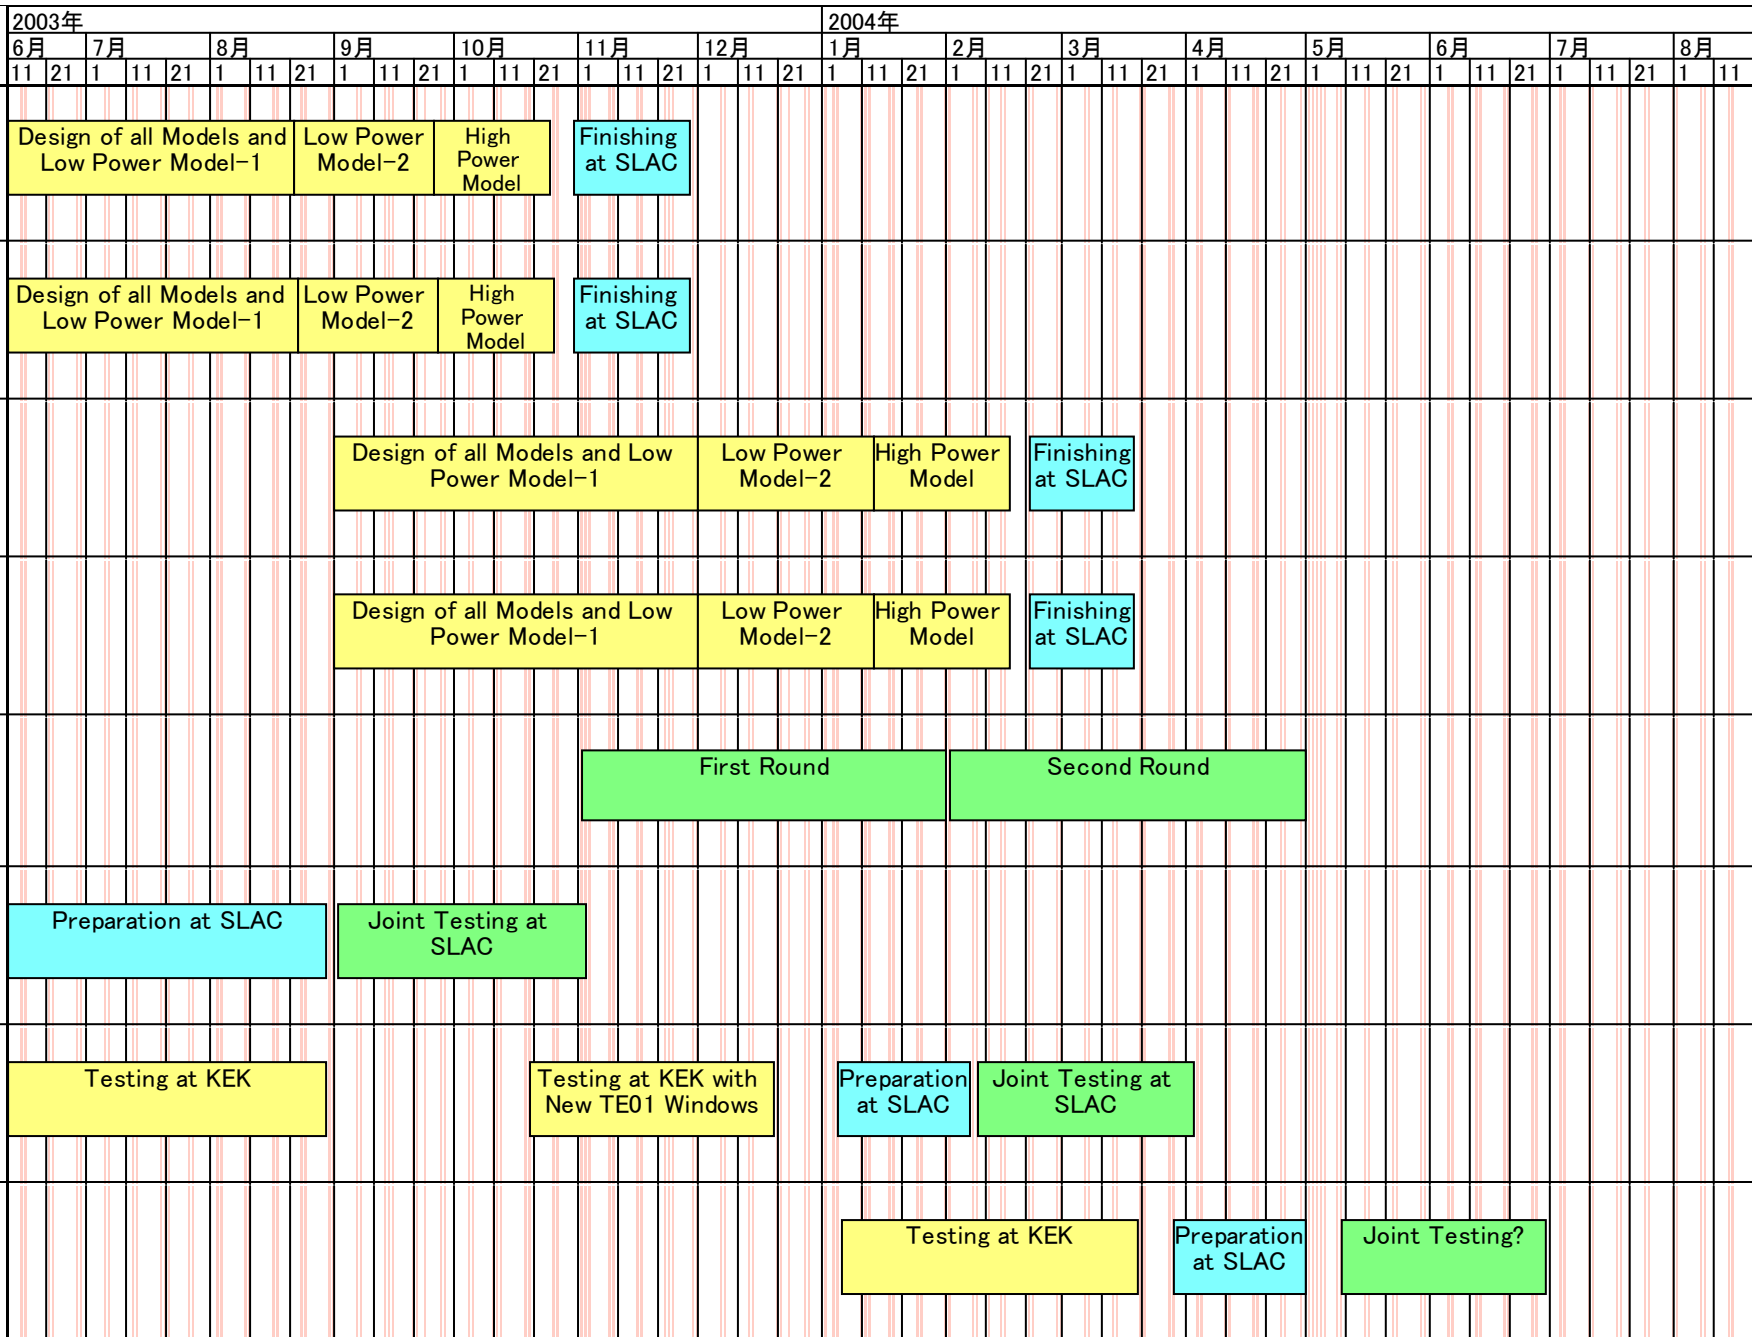

Schedule Chart

タイトル

Joint Activities for 8-Pack Project

作成日 2003/10/07

日付範囲
2003/06/11~2004/08/22

SLAC/KEK Structure collaboration